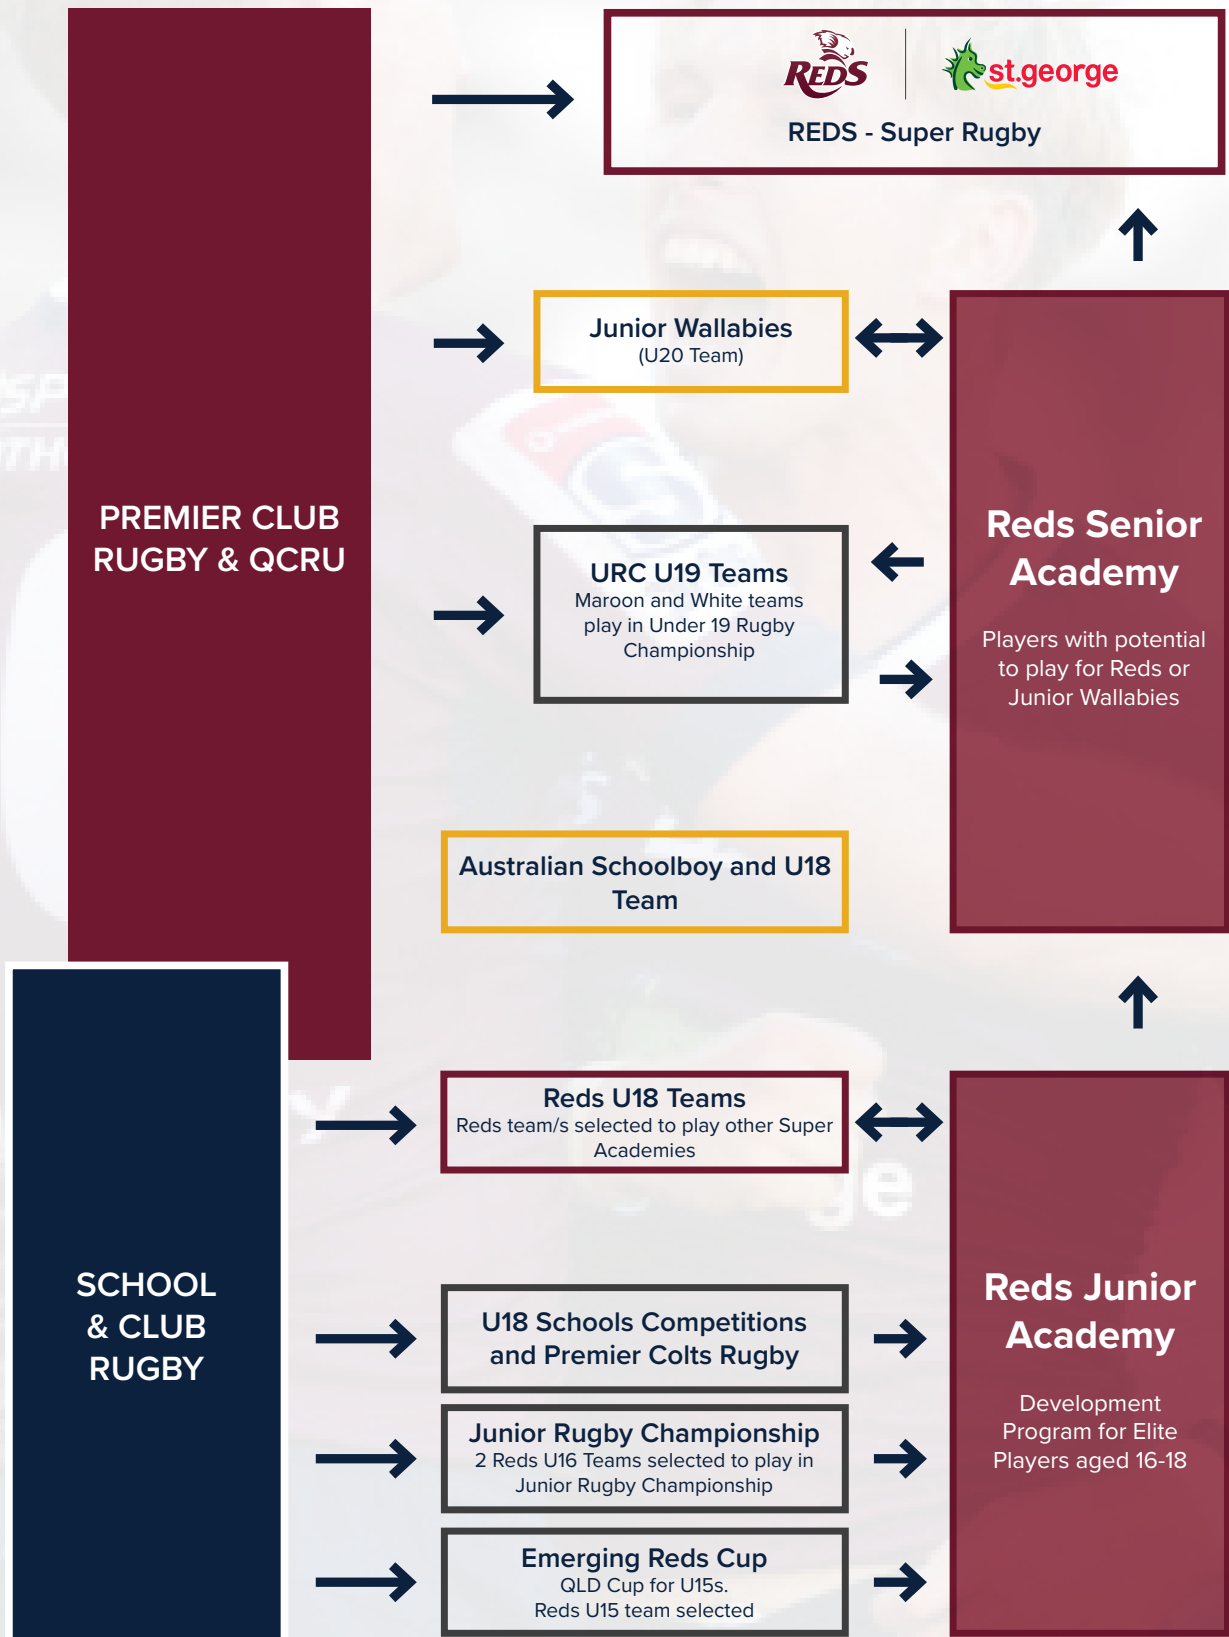

QUEENSLAND RUGBY PLAYER PATHWAY

The above diagram shows the player pathway in Queensland Rugby. Players can enter the pathway at any stage.

Reds Junior Academy

U15 ERC and U16 JRC players are not automatically guaranteed selection in Junior Academy.

Reds Senior Academy

Players may be selected without coming through the Reds Junior Academy