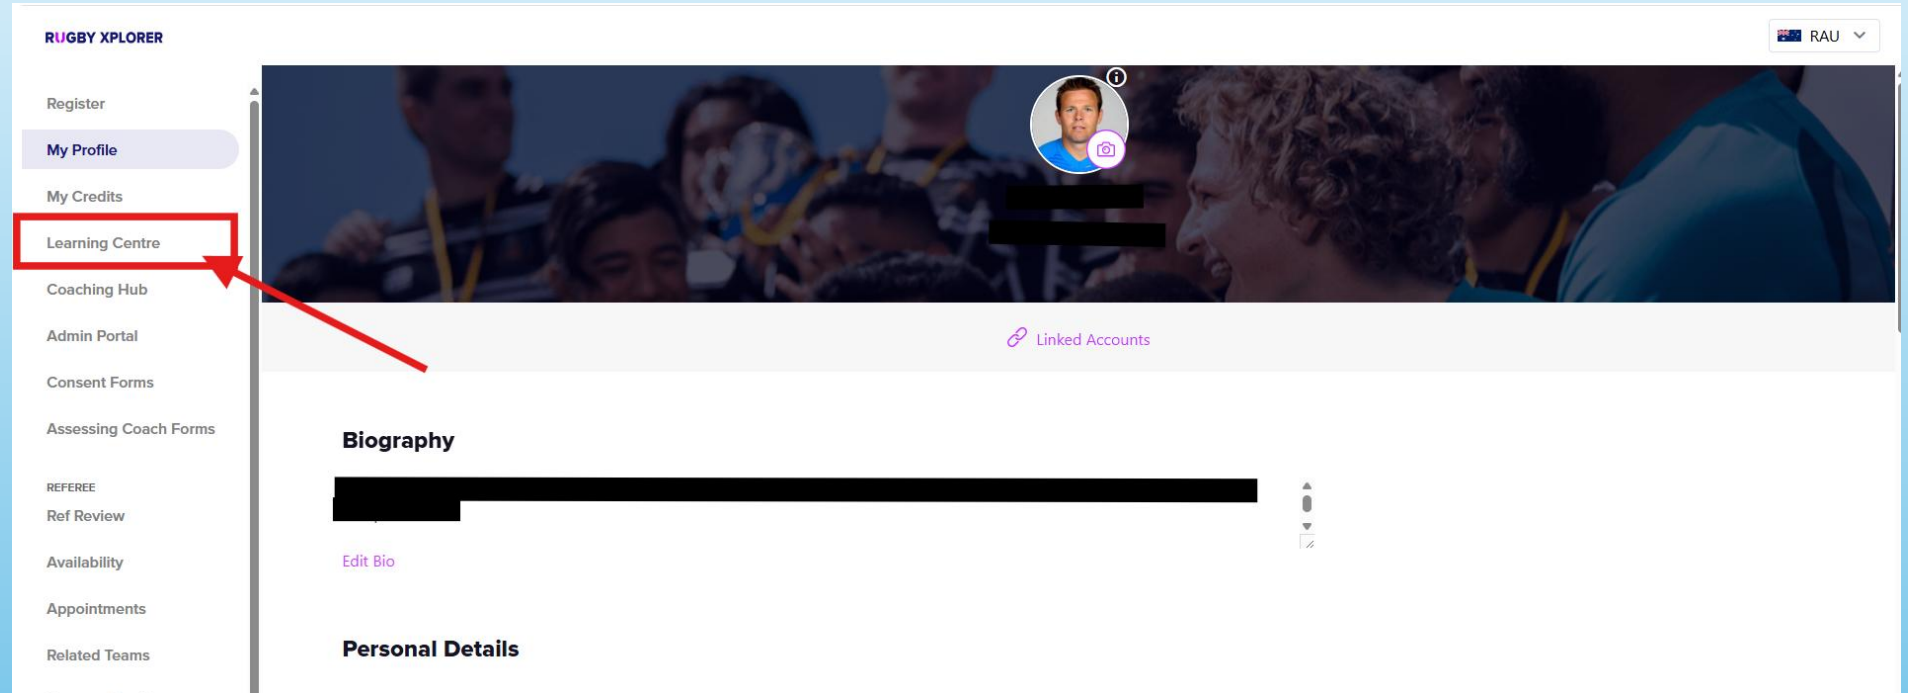

Mandatory Compliance Modules for Coaches in 2026

How to Guide

Step 1

Log into the Rugby Learning Centre via Rugby Xplorer

[Click Here - Rugby Xplorer Dashboard](#)

LMS LEVEL

Learner

Switch