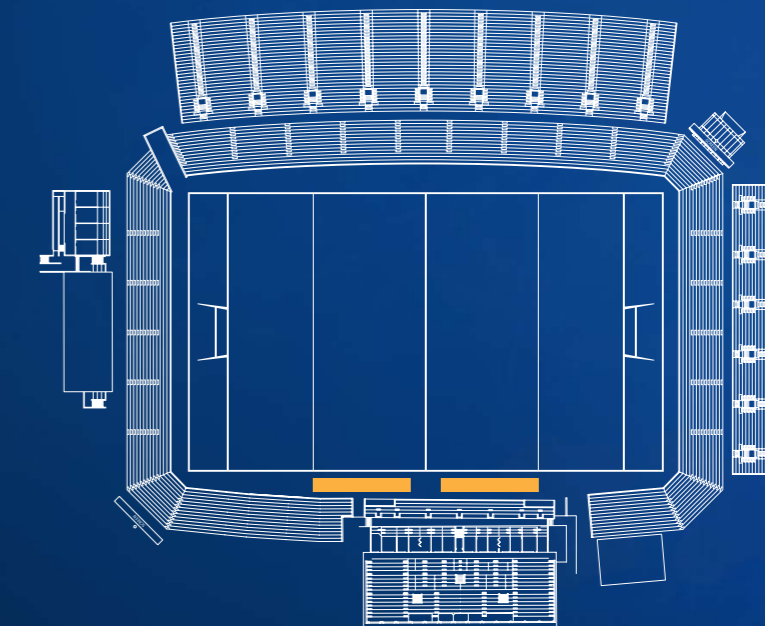

The package includes:

- Reserved seating next to players, just metres from the touchline
- Access to a private suite pre-game and at half-time with complimentary food and beverage
- Pitch-side service drinks throughout the first half
- Access to the Black Swan Bar post game (cash bar)
- 1 x VIP parking pass (1 pass per 2 seats purchased)

**Seating map with area highlighted*

INDIVIDUAL GAME PRICING

1 Seat	\$300
2 Seats	\$500

SEASON PASS PRICING (6 GAMES)

1 Seat	\$1,620
2 Seats	\$2,700

**All prices include GST*

**Up to 10 seats available in either the home or away team technical area*

THE CLUBHOUSE

The Clubhouse, formerly located in the Western Grandstand is now located in the Northern Super Suite to ensure a more intimate networking experience. Watch the game unfold from behind the northern goal line in either your open air box seat or the comfort of the Clubhouse function room.