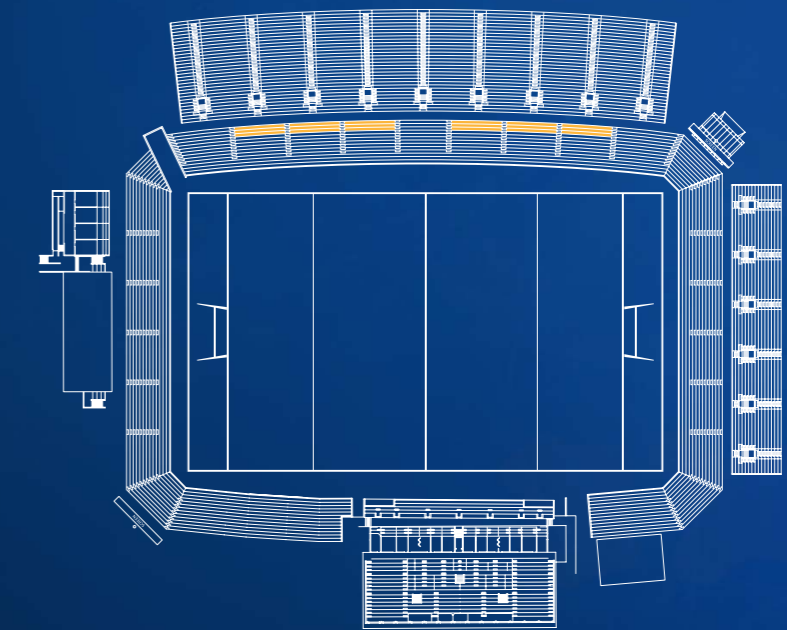

Located in the Western Grandstand, Black Swan seating offers one of the best vantage points to watch the game.

Included with your seat is access to the Black Swan Bar (cash bar) with premium beverages, including full-strength beer and gourmet food selections.

The boxes provide fantastic value for money and come with access to the Diamond Bar (cash bar), which serves premium food and beverage options including full-strength beer.

**Seating map with area highlighted*

INDIVIDUAL GAME PRICING

8 Seat Open Air Box \$500

SEASON PASS PRICING (6 GAMES)

8 Seat Open Air Box \$2,500

Bookings can also be made via [ticketmaster.com.au](https://www.ticketmaster.com.au).

**All prices include GST and exclude food and beverage*