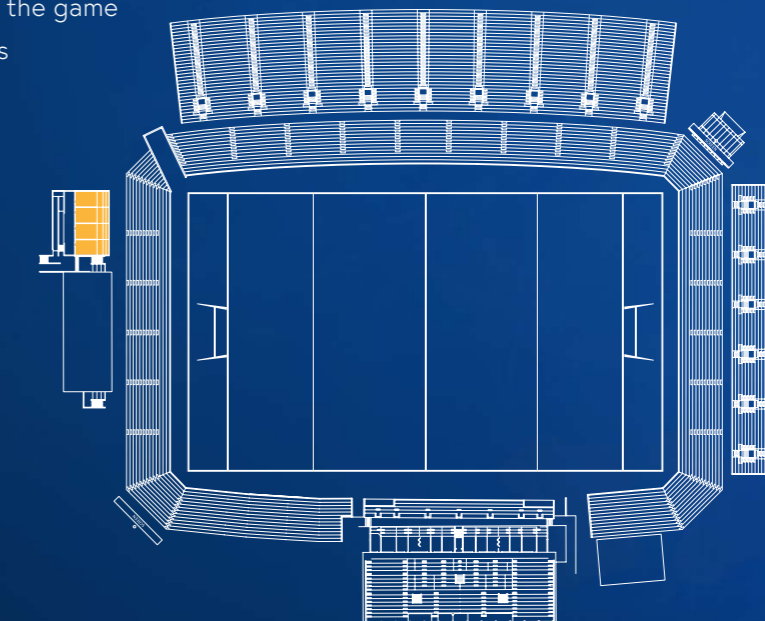

THE CLUBHOUSE

The Clubhouse, formerly located in the Western Grandstand is now located in the Northern Super Suite to ensure a more intimate networking experience. Watch the game unfold from behind the northern goal line in either your open air box seat or the comfort of the Clubhouse function room.

The package includes:

- Premium lounge with air-conditioned, glass-fronted viewing from inside and undercover outdoor seating
- Complimentary premium beverages served throughout the game
- Complimentary gourmet canapés served throughout the game
- Match day entertainment with music, guest speakers and Western Force player appearances
- VIP parking pass with every 4 seats or \$25 p/bay**

*Seating map with area highlighted

**Limited availability

PRICING

Suite	Single Game	Season Pass
1 Seat	\$225	\$1,125
4 Seats	\$800	\$4,000
6 Seats	\$1,050	\$5,250

*All prices include GST

THE BLACK SWAN BAR

Located in the Western Grandstand, Black Swan seating offers one of the best vantage points to watch the game.

Included with your seat is access to the Black Swan Bar (cash bar) with premium beverages, including full-strength beer and gourmet food selections.