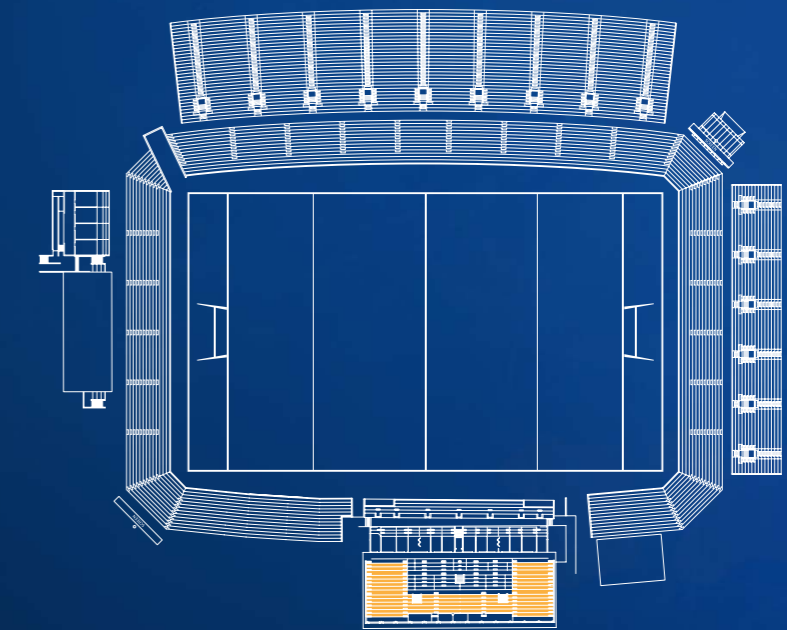

THE CLUBHOUSE

The Clubhouse, formerly located in the Western Grandstand is now located in the Northern Super Suite to ensure a more intimate networking experience. Watch the game unfold from behind the northern goal line in either your open air box seat or the comfort of the Clubhouse function room.

Located in the Western Grandstand, Black Swan seating offers one of the best vantage points to watch the game.

Included with your seat is access to the Black Swan Bar (cash bar) with premium beverages, including full-strength beer and gourmet food selections.

The package includes:

- Access to the Black Swan Bar
- Access to premium food and beverage including full-strength beer
- Premium undercover seating
- VIP Parking pass with every 4 seat season pass

**Seating map with area highlighted*

INDIVIDUAL GAME PRICING	
1 Seat	\$125
4 Seats	\$400

SEASON PASS PRICING (6 GAMES)	
1 Seat	\$675
4 Seats	\$2,150

**All prices include GST and exclude food and beverage*

EAST OPEN BOXES

The Eastern Grandstand open air boxes provide you and your guests with an excellent vantage point to enjoy the game. Positioned just metres from the touchline, you and your guests are close enough to hear the hits whilst enjoying the electric match-day atmosphere.